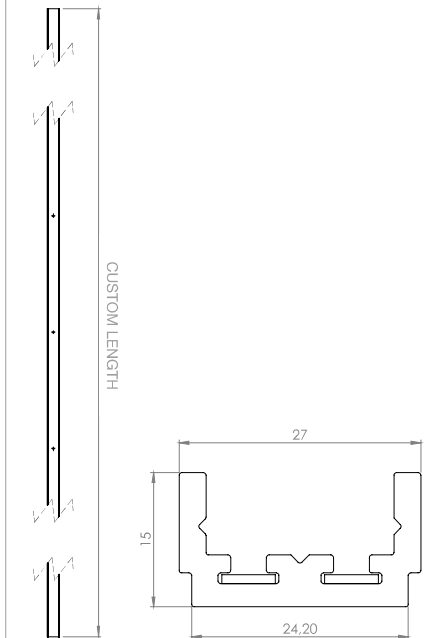

(mm)

Attached by simple magnetic contact to a track equipped with low voltage conductors, this minispot is extremely easy to install, position, move, and replace. This Piccolo minispot has a magnetic ball joint and provides high-efficiency precision lighting. It is particularly popular among commercial architects and stage designers for its high-precision, high-intensity luminous flux, elegant design, and small size. It offers fully flexible lighting and a wide choice of optical characteristics, colour temperatures, and finishes, and can therefore be installed in multiple configurations.

COLOURS

STANDARDS, PROTECTIONS

POWER SUPPLY

SPECIFICATIONS

Track can be sized to the nearest centimetre.

DIMENSIONS

10cm	20cm	30cm	40cm	50cm	60cm	70cm
80cm	90cm	100cm	110cm	120cm	130cm	140cm
150cm	160cm	170cm	180cm	190cm	200cm	