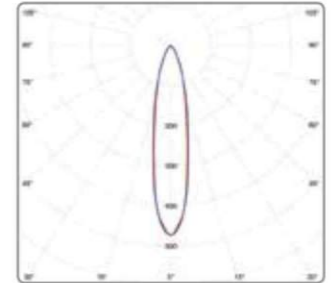

(mm)

Attached by simple magnetic contact to a track equipped with low voltage conductors, this minispot is extremely easy to install, position, move, and replace. This Piccolo minispot has a magnetic ball joint and provides high-efficiency precision lighting. It is particularly popular among commercial architects and stage designers for its high-precision, high-intensity luminous flux, elegant design, and small size. It offers fully flexible lighting and a wide choice of optical characteristics, colour temperatures, and finishes, and can therefore be installed in multiple configurations.