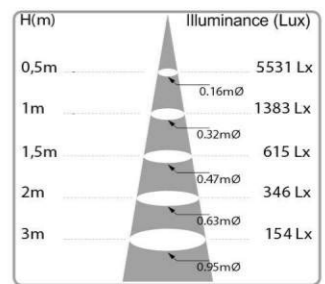

(mm)

Attached by simple magnetic contact to a track equipped with low voltage conductors, this minispot is extremely easy to install, position, move, and replace. This Piccolo minispot has a magnetic ball joint and provides high-efficiency precision lighting. It is particularly popular among commercial architects and stage designers for its high-precision, high-intensity luminous flux, elegant design, and small size. It offers fully flexible lighting and a wide choice of optical characteristics, colour temperatures, and finishes, and can therefore be installed in multiple configurations.