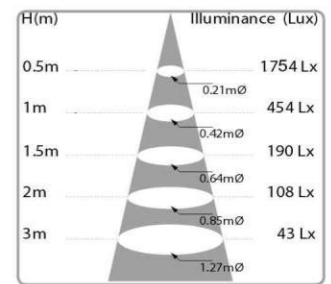

(mm)

Attached by simple magnetic contact to a track equipped with low voltage conductors, this minispot is extremely easy to install, position, move, and replace. This Piccolo minispot has a magnetic ball joint and provides high-efficiency precision lighting. It is particularly popular among commercial architects and stage designers for its high-precision, high-intensity luminous flux, elegant design, and small size. It offers fully flexible lighting and a wide choice of optical characteristics, colour temperatures, and finishes, and can therefore be installed in multiple configurations.