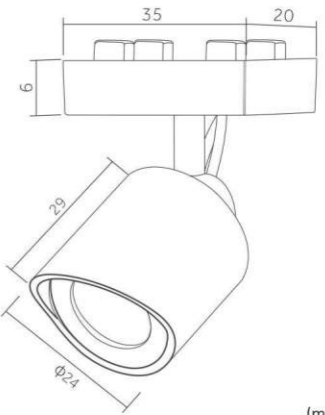

24V

SPECIFICATIONS

Includes a calibrator that mechanically adjusts its individual intensity on a scale from 5 to 100 percent. Piccolo Track colours: black or white.

(mm)

Attached by simple magnetic contact to a track equipped with low voltage conductors, this minispot is extremely easy to install, position, move, and replace. This Piccolo minispot has a magnetic ball joint and provides high-efficiency precision lighting. It is particularly popular among commercial architects and stage designers for its high-precision, high-intensity luminous flux, elegant design, and small size. It offers fully flexible lighting and a wide choice of optical characteristics, colour temperatures, and finishes, and can therefore be installed in multiple configurations.

STANDARDS, COMPLIANCE

POWER SUPPLY

24V

SPECIFICATIONS

Includes a calibrator that mechanically adjusts its individual intensity on a scale from 5 to 100 percent. Piccolo Track colours: black or white.

(mm)

Attached by simple magnetic contact to a track equipped with low voltage conductors, this minispot is extremely easy to install, position, move, and replace. This Piccolo minispot has a magnetic ball joint and provides high-efficiency precision lighting. It is particularly popular among commercial architects and stage designers for its high-precision, high-intensity luminous flux, elegant design, and small size. It offers fully flexible lighting and a wide choice of optical characteristics, colour temperatures, and finishes, and can therefore be installed in multiple configurations.

COLOURS

STANDARDS, PROTECTIONS

POWER SUPPLY

SPECIFICATIONS

Track can be sized to the nearest centimetre.

DIMENSIONS

10cm	20cm	30cm	40cm	50cm	60cm	70cm
80cm	90cm	100cm	110cm	120cm	130cm	140cm
150cm	160cm	170cm	180cm	190cm	200cm	