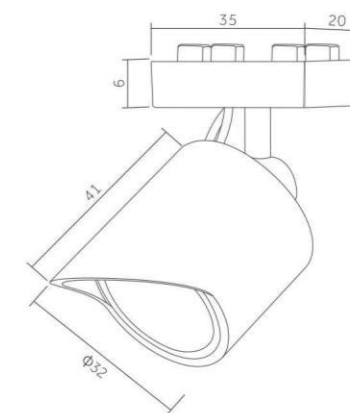

STANDARDS, COMPLIANCE

POWER SUPPLY

24V

SPECIFICATIONS

Includes a calibrator that mechanically adjusts its individual intensity on a scale from 5 to 100 percent. Piccolo Track colours: black or white.

(mm)

Attached by simple magnetic contact to a track equipped with low voltage conductors, this minispot is extremely easy to install, position, move, and replace. This Piccolo minispot has a magnetic ball joint and provides high-efficiency precision lighting. It is particularly popular among commercial architects and stage designers for its high-precision, high-intensity luminous flux, elegant design, and small size. It offers fully flexible lighting and a wide choice of optical characteristics, colour temperatures, and finishes, and can therefore be installed in multiple configurations.

COLOURS

STANDARDS, COMPLIANCE

POWER SUPPLY

24V

SPECIFICATIONS

Includes a calibrator that mechanically adjusts its individual intensity on a scale from 5 to 100 percent. Piccolo Track colours: black or white.

(mm)

Attached by simple magnetic contact to a track equipped with low voltage conductors, this minispot is extremely easy to install, position, move, and replace. This Piccolo minispot has a magnetic ball joint and provides high-efficiency precision lighting. It is particularly popular among commercial architects and stage designers for its high-precision, high-intensity luminous flux, elegant design, and small size. It offers fully flexible lighting and a wide choice of optical characteristics, colour temperatures, and finishes, and can therefore be installed in multiple configurations.

COLOURS

STANDARDS, PROTECTIONS

POWER SUPPLY

SPECIFICATIONS

Track can be sized to the nearest centimetre.

DIMENSIONS

10cm	20cm	30cm	40cm	50cm	60cm	70cm
80cm	90cm	100cm	110cm	120cm	130cm	140cm
150cm	160cm	170cm	180cm	190cm	200cm	