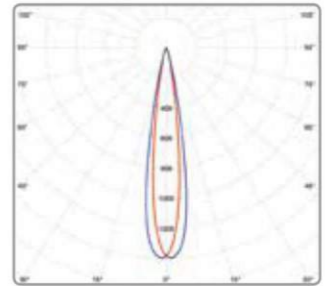

(mm)

Attached by simple magnetic contact to a track equipped with low voltage conductors, this minispot is extremely easy to install, position, move, and replace. This Piccolo minispot has a magnetic ball joint and provides high-efficiency precision lighting. It is particularly popular among commercial architects and stage designers for its high-precision, high-intensity luminous flux, elegant design, and small size. It offers fully flexible lighting and a wide choice of optical characteristics, colour temperatures, and finishes, and can therefore be installed in multiple configurations.