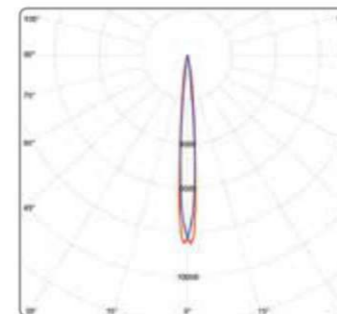

(mm)

Attached by simple magnetic contact to a track equipped with low voltage conductors, this minispot is extremely easy to install, position, move, and replace. This Piccolo minispot has a magnetic ball joint and provides high-efficiency precision lighting. It is particularly popular among commercial architects and stage designers for its high-precision, high-intensity luminous flux, elegant design, and small size. It offers fully flexible lighting and a wide choice of optical characteristics, colour temperatures, and finishes, and can therefore be installed in multiple configurations.