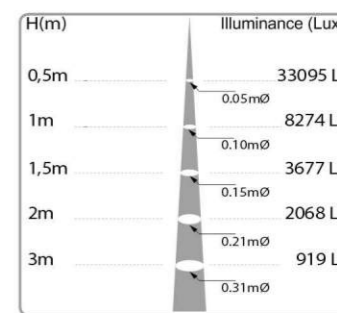

(mm)

Attached by simple magnetic contact to a track equipped with low voltage conductors, this minispot is extremely easy to install, position, move, and replace. This Piccolo minispot has a magnetic ball joint and provides high-efficiency precision lighting. It is particularly popular among commercial architects and stage designers for its high-precision, high-intensity luminous flux, elegant design, and small size. It offers fully flexible lighting and a wide choice of optical characteristics, colour temperatures, and finishes, and can therefore be installed in multiple configurations.