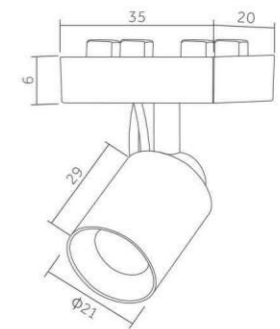

24V

SPECIFICATIONS

Includes a calibrator that mechanically adjusts its individual intensity on a scale from 5 to 100 percent. Piccolo Track colours: black or white.

(mm)

Attached by simple magnetic contact to a track equipped with low voltage conductors, this minispot is extremely easy to install, position, move, and replace. This Piccolo minispot has a magnetic ball joint and provides high-efficiency precision lighting. It is particularly popular among commercial architects and stage designers for its high-precision, high-intensity luminous flux, elegant design, and small size. It offers fully flexible lighting and a wide choice of optical characteristics, colour temperatures, and finishes, and can therefore be installed in multiple configurations.

STANDARDS, COMPLIANCE

POWER SUPPLY

24V

SPECIFICATIONS

Includes a calibrator that mechanically adjusts its individual intensity on a scale from 5 to 100 percent. Piccolo Track colours: black or white.

(mm)

Attached by simple magnetic contact to a track equipped with low voltage conductors, this minispot is extremely easy to install, position, move, and replace. This Piccolo minispot has a magnetic ball joint and provides high-efficiency precision lighting. It is particularly popular among commercial architects and stage designers for its high-precision, high-intensity luminous flux, elegant design, and small size. It offers fully flexible lighting and a wide choice of optical characteristics, colour temperatures, and finishes, and can therefore be installed in multiple configurations.

COLOURS

STANDARDS, PROTECTIONS

POWER SUPPLY

SPECIFICATIONS

Track can be sized to the nearest centimetre.

DIMENSIONS

10cm	20cm	30cm	40cm	50cm	60cm	70cm
80cm	90cm	100cm	110cm	120cm	130cm	140cm
150cm	160cm	170cm	180cm	190cm	200cm	